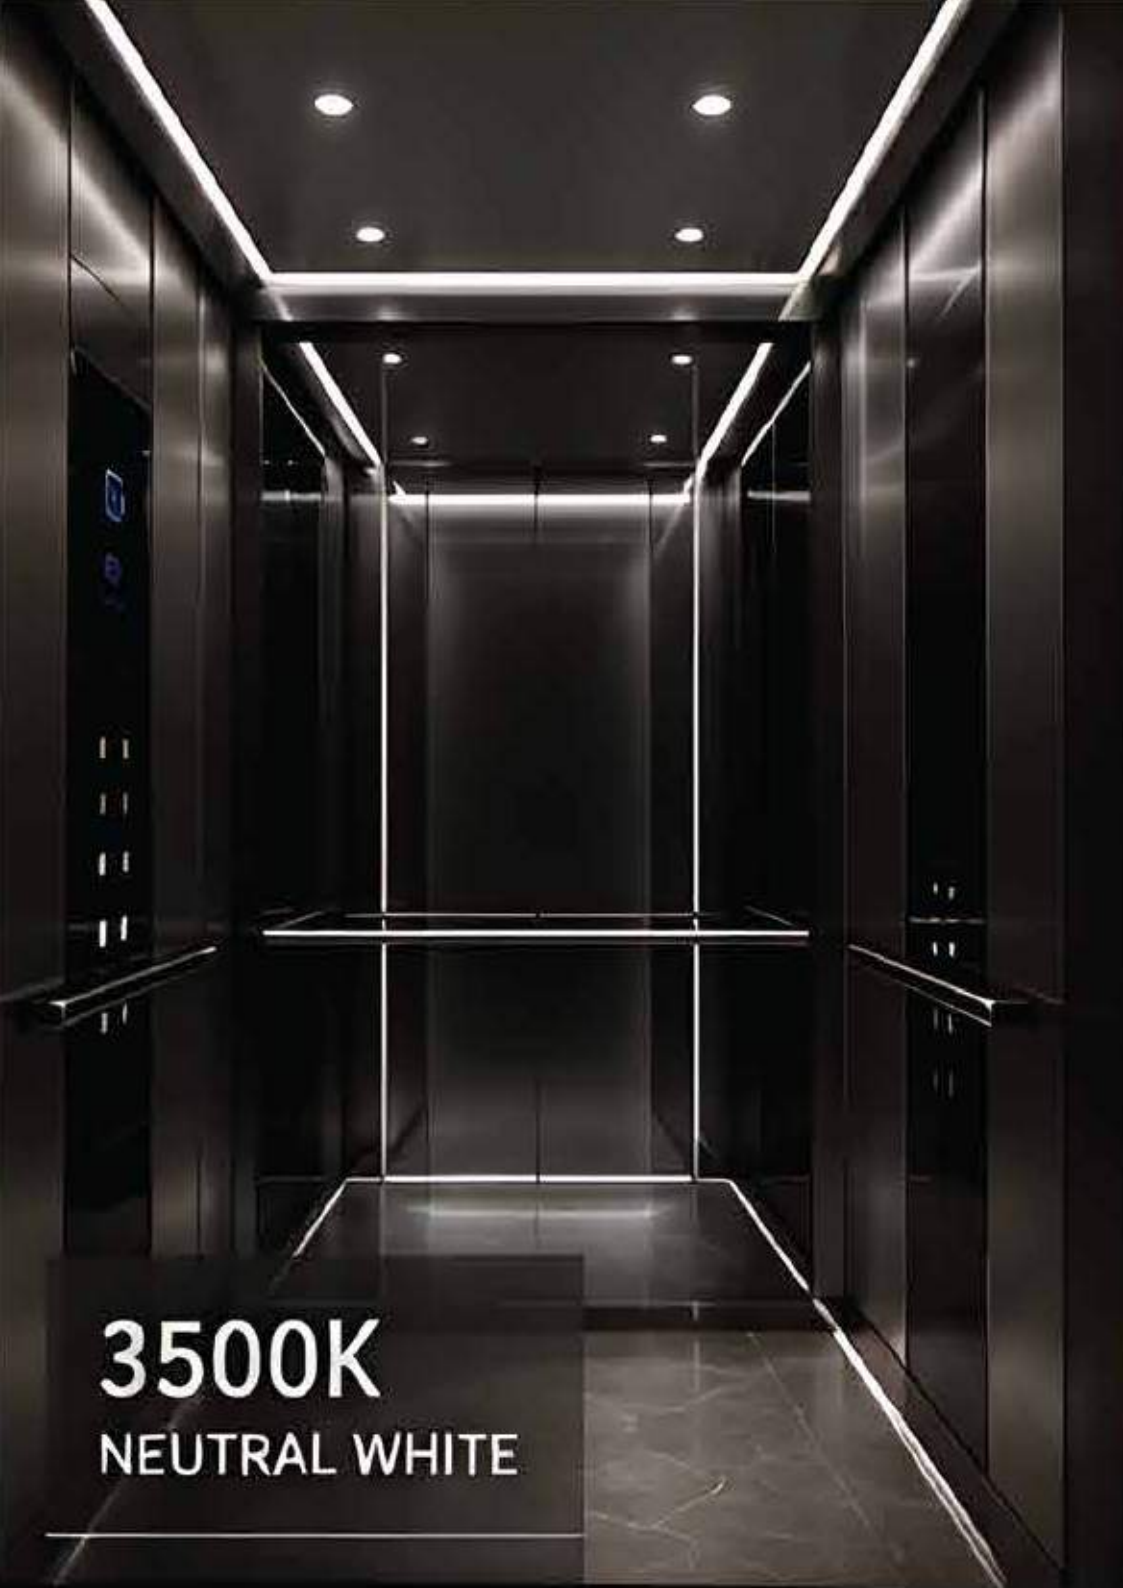

3500K
NEUTRAL WHITE

التفاصيل	البند
3500K	درجة الكلفن
أبيض محايد دافئ	لون الإضاءة
متوازن - عصري - مريح	الإحساس
المكاتب - الأبراج التجارية - المصاعد الحديثة	الاستخدام الأفضل
الستاتلس الأسود - الفضي - الزجاج الأسود	مناسب لـ
توازن ممتاز بين الفخامة ووضوح الرؤية	يعطي
التصاميم الكلاسيكية ذات الطابع الدافئ جداً	غير مناسب لـ
خيار احترافي للمصاعد العصرية والتجارية الراقية	التوصية

Item	Details
Kelvin Rating	3500K
Light Color	Warm Neutral White
Feeling	Balanced - Modern - Comfortable
Best Use	Offices - Commercial Towers - Modern Elevators
Suitable For	Black Stainless Steel - Silver Stainless Steel - Black Glass Finishes
Creates	An excellent balance between luxury and visibility
Not Suitable For	Classic designs requiring very warm lighting
Recommendation	A professional choice for modern and premium commercial elevator cabins