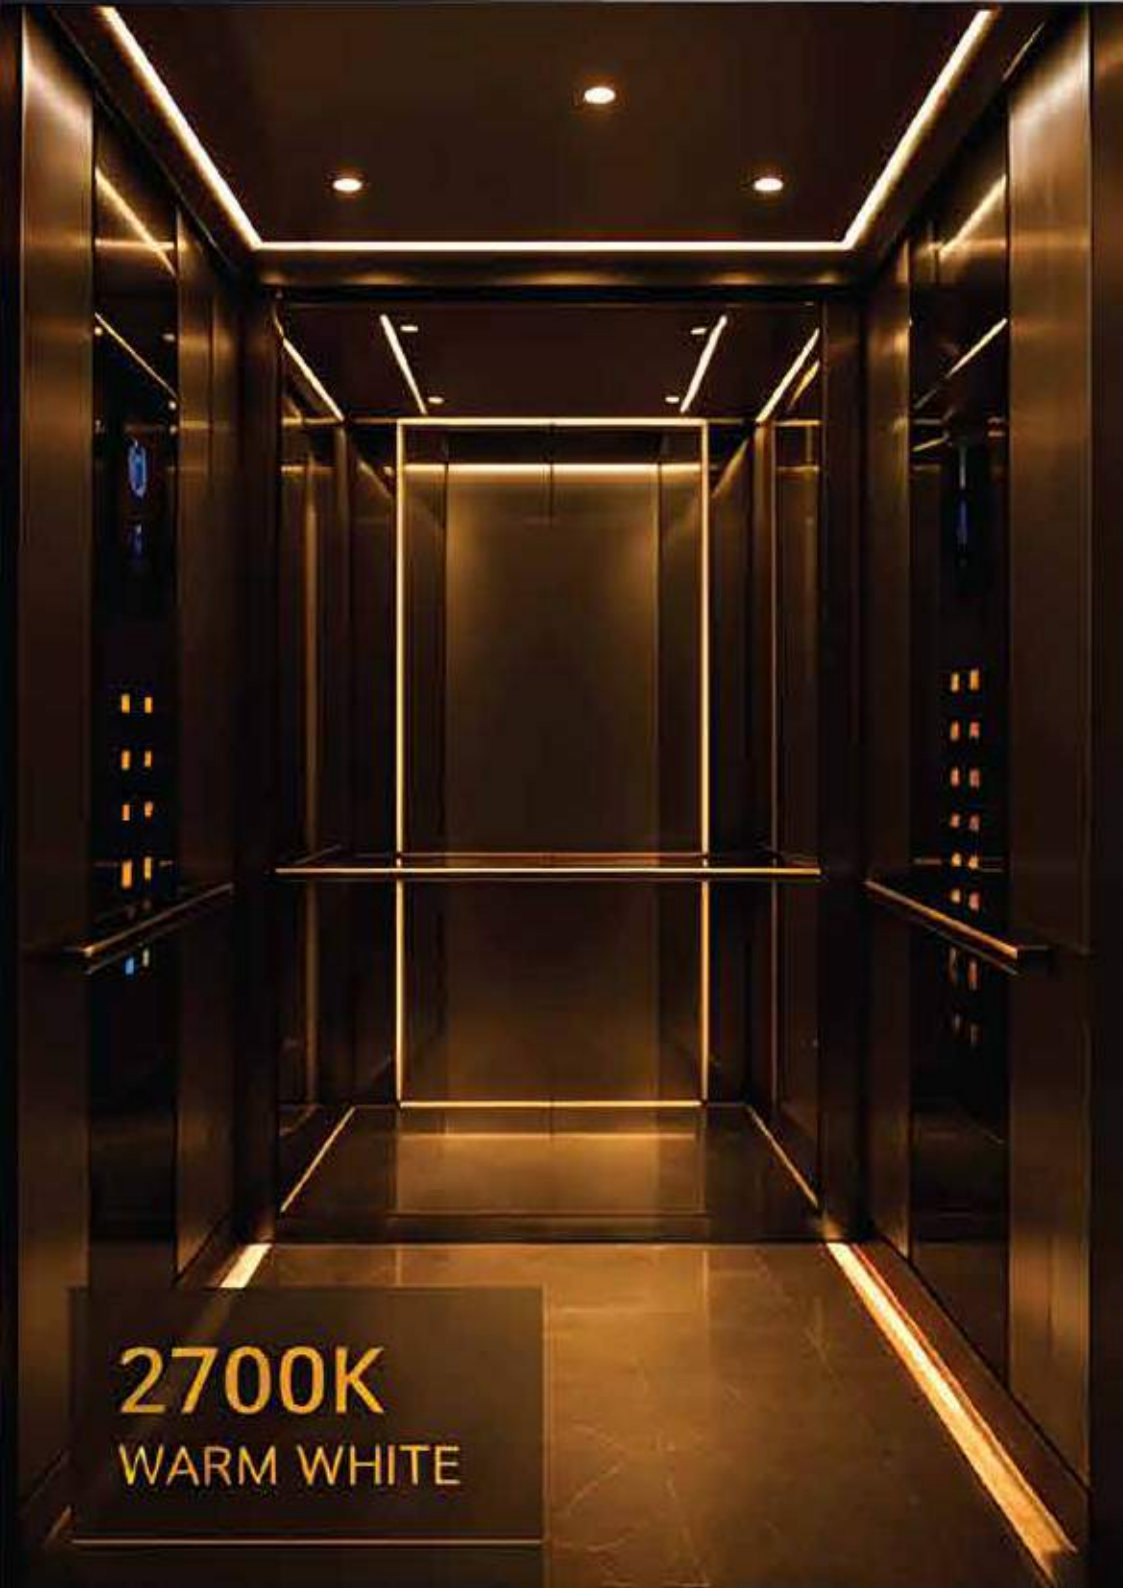

Item	Details
Kelvin Rating	2400K
Light Color	Extra Warm White
Feeling	Soft - Relaxing - Luxury Warmth
Best Use	Bedrooms - Luxury Villas - Boutique Hotels - Classic Elevators
Suitable For	Gold Stainless Steel - Bronze - Wooden Finishes
Creates	A very warm and cozy luxurious atmosphere
Not Suitable For	Offices, hospitals, or areas requiring high visibility
Recommendation	Ideal for ultra-luxury classic elevator cabins and warm elegant interiors