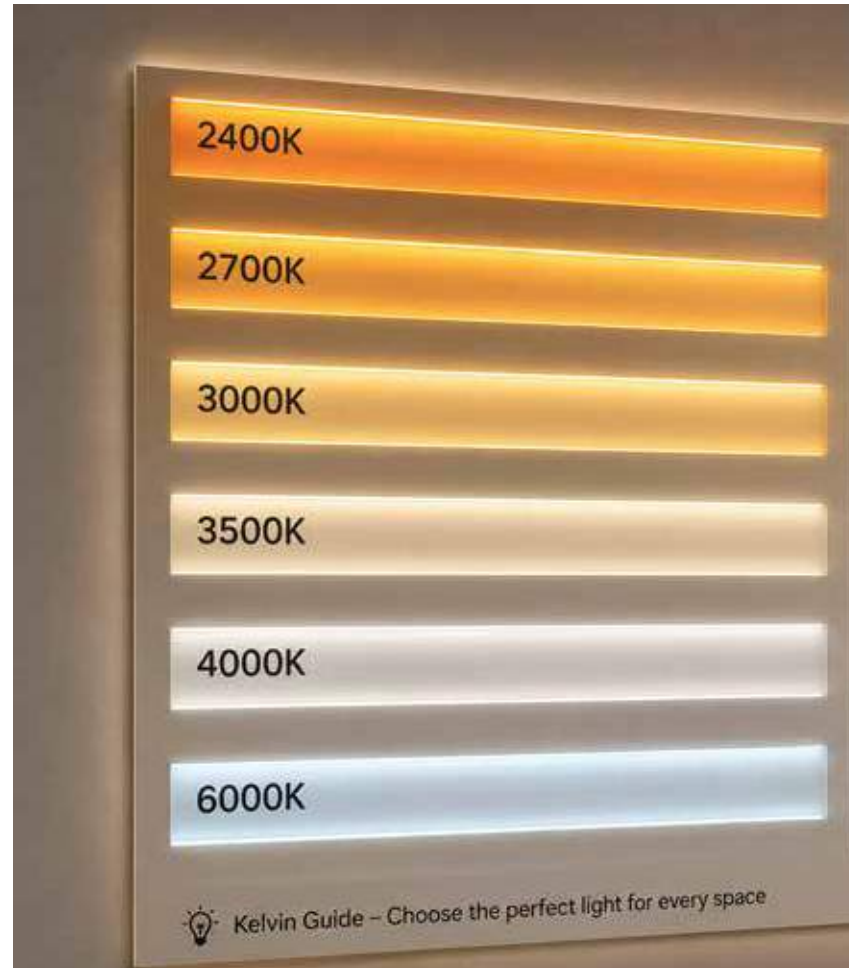

دليلك لاختيار الإضاءة المثالية

تؤثر درجة حرارة اللون (Kelvin) بشكل مباشر على فخامة الكابينة وراحة المستخدم.
في الصفحات التالية، سنستعرض كل نوع إضاءة واستخداماته المثالية.

- 2400K
- 2700K
- 3000K
- 3500K
- 4000K
- 6000K