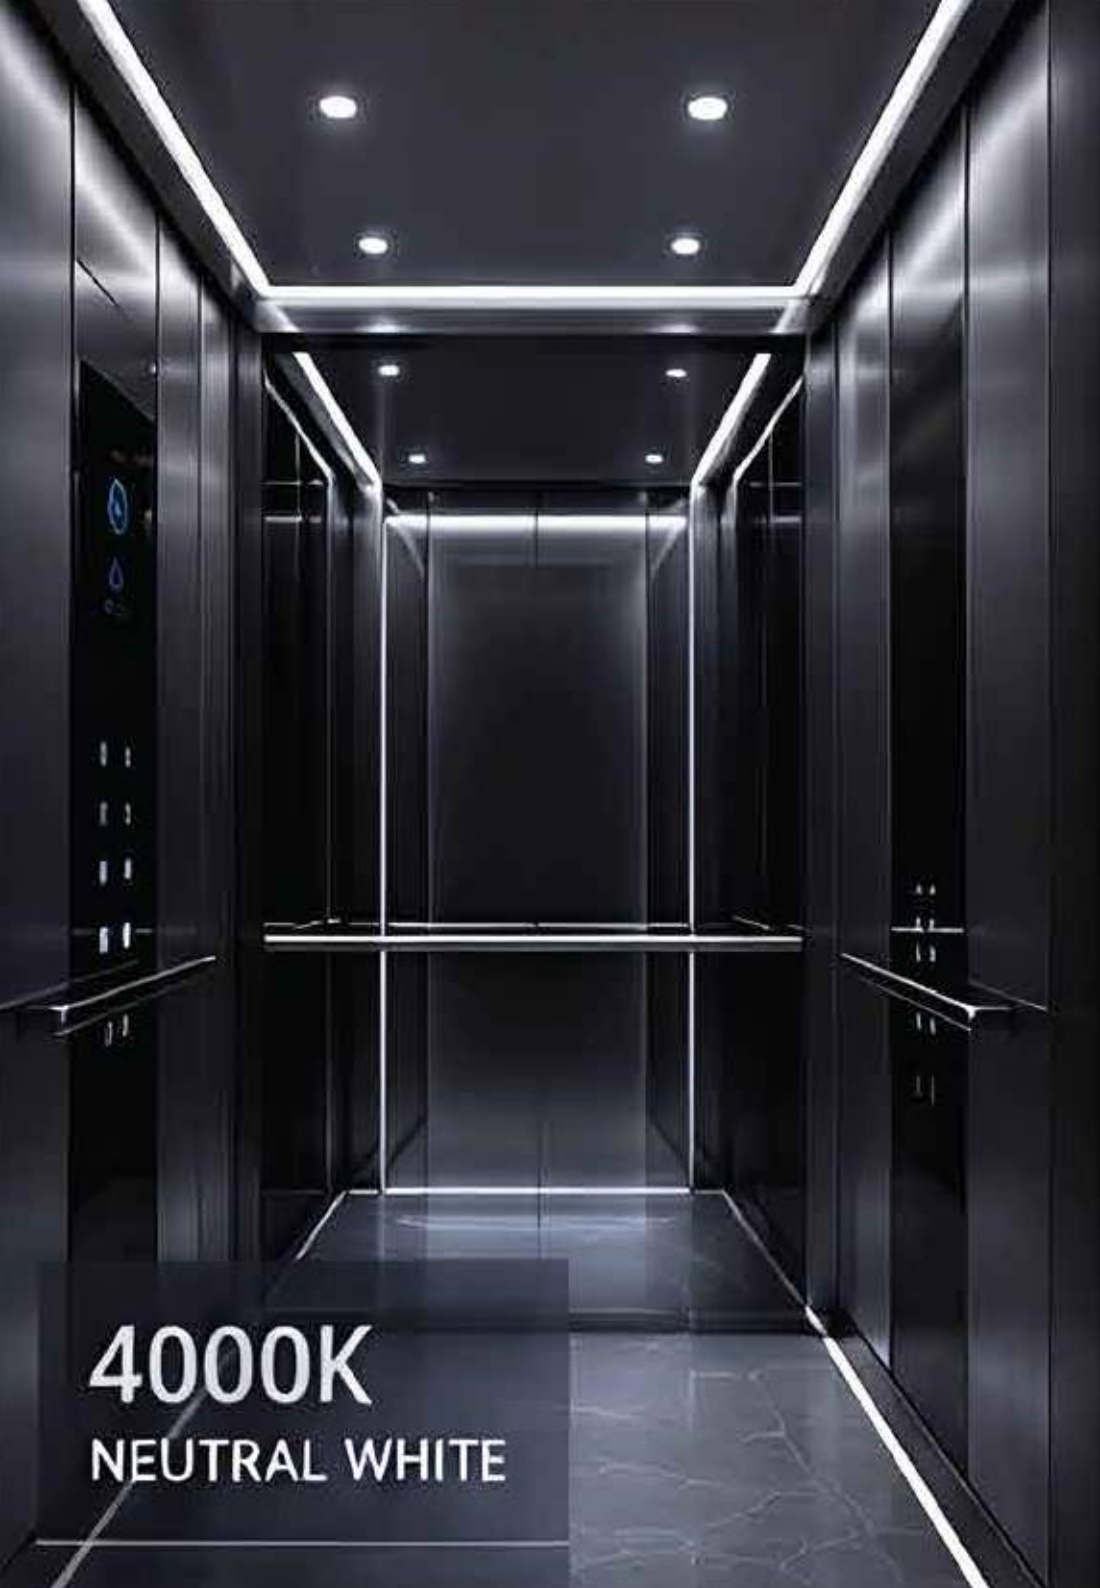

4000K
NEUTRAL WHITE

التفاصيل	البند
4000K	درجة الكلفن
أبيض محايد	لون الإضاءة
عملي - واضح - عصري	الإحساس
المكاتب - المولات - المستشفيات - الأبراج التجارية	الاستخدام الأفضل
الستانلس الفضي - الزجاج - التشطيبات العصرية	مناسب لـ
وضوح عالي وإضاءة متوازنة	يعطي
الكابن الكلاسيكية أو التصميم الدافئة الفاخرة	غير مناسب لـ
خيار ممتاز للمساعد التجارية والعصرية التي تحتاج وضوحاً عالياً	التوصية

Item	Details
Kelvin Rating	4000K
Light Color	Neutral White
Feeling	Practical - Clear - Modern
Best Use	Offices - Malls - Hospitals - Commercial Towers
Suitable For	Silver Stainless Steel - Glass - Modern Finishes
Creates	High visibility with balanced lighting
Not Suitable For	Classic cabins or warm luxury designs
Recommendation	An excellent choice for modern and commercial elevator cabins requiring high clarity